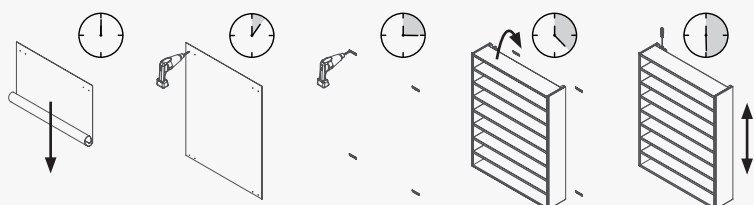

CN.CiLB-W (White)
 Logobox with light
 reflector

CN.CiLB-B (Black)
 Logobox with light
 reflector

50801
 Additional
 remote control

EASY ASSEMBLY (+/- 30 minutes)

CARRE
 LOCKABLE SHELVING UNITS

REMOTE CONTROLLED