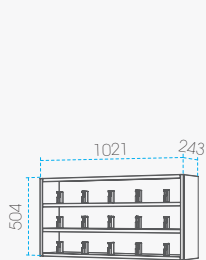

SPECIFICATIONS:

UNIQUE FEATURES:

DIMENSIONS:

Security: Remote controlled
 Material: Steel, coated at 180°C
 Maximum load: 5 kg per shelf
 10 LED lighting modules per frame
 Light intensity: 6100 lux per frame
 Colour temperature: 4000 Kelvin
 500 watt power supply included

Full steel construction (98%)
 Durable product
 Eyewear specific light design
 Modular units
 Placed individual or connected
 Lockable horizontal presentation
 Individual motor per position

Advised floor height: 2100mm
 Highest presentation: 1970mm
 Lowest presentation: 856mm
 Vertical grid: 160mm
 Horizontal grid: 190mm

VARIATIONS:

Carré CSR.3x5

Shelves: 3
 Capacity: 15 frames
 Weight: 29 kg
 Wattage: 150 watt max.

Carré CSR.8x5

Shelves: 3
 Capacity: 40 frames
 Weight: 67 kg
 Wattage: 350 watt max.

AVAILABLE COLOURS

CHASSIS COLOURS: