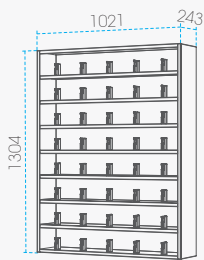

SPECIFICATIONS:

UNIQUE FEATURES:

DIMENSIONS:

Security: Remote controlled
 Material: Steel, coated at 180°C
 Maximum load: 5 kg per shelf
 10 LED lighting modules per frame
 Light intensity: 6100 lux per frame
 Colour temperature: 4000 Kelvin
 500 watt power supply included

Full steel construction (98%)
 Durable product
 Eyewear specific light design
 Modular units
 Placed individual or connected
 Lockable horizontal presentation
 Individual motor per position

Advised floor height: 2100mm
 Highest presentation: 1970mm
 Lowest presentation: 856mm
 Vertical grid: 160mm
 Horizontal grid: 190mm

VARIATIONS:

Carré CSR.3x5

Shelves: 3
 Capacity: 15 frames
 Weight: 29 kg
 Wattage: 150 watt max.

Carré CSR.8x5

Shelves: 3
 Capacity: 40 frames
 Weight: 67 kg
 Wattage: 350 watt max.

AVAILABLE COLOURS

CHASSIS COLOURS: