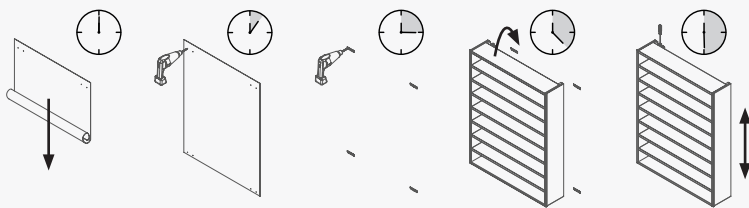

For quick re-stocking
Complements carré units
Storage near your collections

VARIATIONS:

CO.Storage-W (White/Oak)
CO.Storage-B (Black/Walnut)
Shelves: 2
Capacity: 65 frames
Weight: 22 kg

AVAILABLE COLOURS

EASY ASSEMBLY (+/- 30 minutes)

CARRÉ
STORAGE CABINETS

TOP | VISION
I N S T O R E

www.topvisioninstore.com
sales@topvisiongroup.com
+31 (0)23 517 66 77