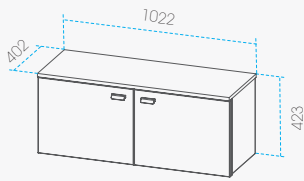

For quick re-stocking
Complements carré units
Storage near your collections

VARIATIONS:

CO.Storage-W (White/Oak)
CO.Storage-B (Black/Walnut)
Shelves: 2
Capacity: 65 frames
Weight: 22 kg

AVAILABLE COLOURS