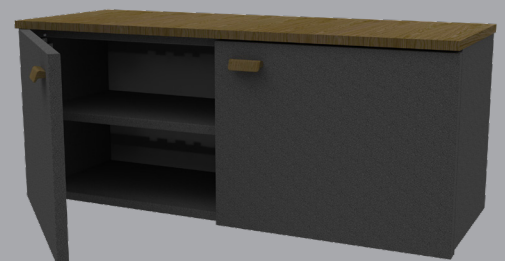

CARRÉ
STORAGE CABINETS

TOP | VISION
I N S T O R E

www.topvisioninstore.com
sales@topvisiongroup.com
+31 (0)23 517 66 77