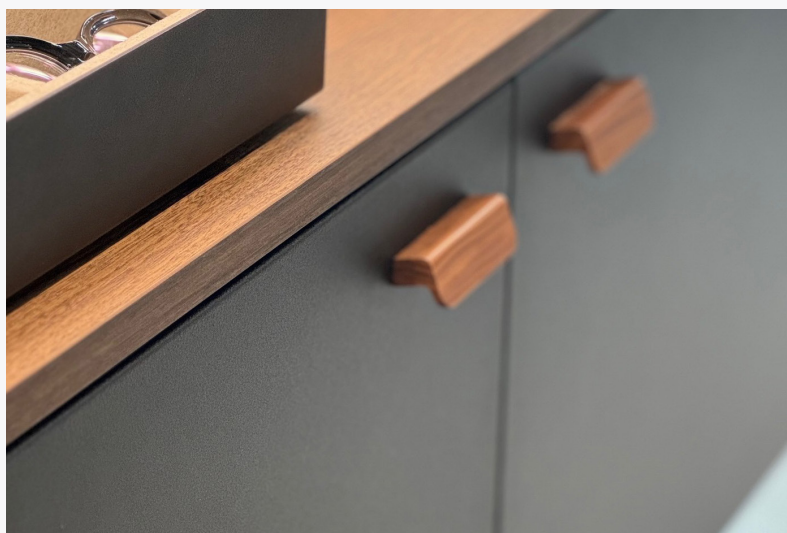

Our eyeglass storage furniture is part of our exclusive Carré eyewear cabinets product line and matches perfectly in style, finish and quality.

Keep your glasses handy and organize your stock of frames or cases for easy access. This helps quickly locate the right model, ensuring minimal customer waiting time.

These storage cabinets are available in white and in black, with oak handles and top layer, matching perfectly with our Carré product family.

SPECIFICATIONS:

Security: Non-locked
Material: Wood

UNIQUE FEATURES:

For quick re-stocking
Complements carré units
Storage near your collections

VARIATIONS:

CO.Storage-W (White/Oak)
CO.Storage-B (Black/Walnut)
Shelves: 2
Capacity: 65 frames
Weight: 22 kg

AVAILABLE COLOURS

EASY ASSEMBLY (+/- 30 minutes)

CARRÉ
STORAGE CABINETS

TOP | VISION
I N S T O R E

www.topvisioninstore.com
sales@topvisiongroup.com
+31 (0)23 517 66 77