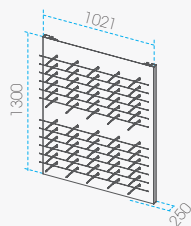

DIMENSIONS:

Advised panel height: 2100mm
Highest presentation: 1950mm
Lowest presentation: 960mm
Vertical grid: 80mm
Horizontal grid: 190mm

VARIATIONS:

PSXS-T.O.-S- (TRANSPARENT) PSXS-W.O.-S- (WHITE)

Security: Non-locked
Capacity: 60 frames (5x12)
Add ons: -
Weight: 22 kg

PSXS-T.O.-S+ (TRANSPARENT) PSXS-W.O.-S+ (WHITE)

Security: Non-locked
Capacity: 60 frames (5x12)
Add ons: Mirror
Weight: 36 kg

PSXS-T.O.+S- (TRANSPARENT) PSXS-W.O.+S- (WHITE)

Security: Non-locked
Capacity: 60 frames (5x12)
Add ons: Storage
Weight: 44 kg