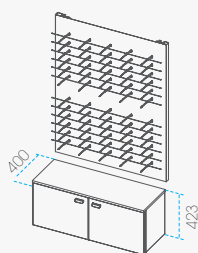

SPECIFICATIONS:

Security: Non-locked
Panel material: Steel
Stilo material: Polycarbonate
soft rubber bridge supports
stainless steel temple supports.
glass mirror, oak wood cabinet

UNIQUE FEATURES:

Dutch design
Plug & Play panels
Accessible presentation
Double injection molded
Stable frame positioning
Hand-finished to perfection

DIMENSIONS:

Advised panel height: 2100mm
Highest presentation: 1950mm
Lowest presentation: 960mm
Vertical grid: 80mm
Horizontal grid: 190mm

VARIATIONS:

PSXS-T.O.-S- (TRANSPARENT) PSXS-W.O.-S- (WHITE)

Security: Non-locked
Capacity: 60 frames (5x12)
Add ons: -
Weight: 22 kg

PSXS-T.O.-S+ (TRANSPARENT) PSXS-W.O.-S+ (WHITE)

Security: Non-locked
Capacity: 60 frames (5x12)
Add ons: Mirror
Weight: 36 kg

PSXS-T.O.+S- (TRANSPARENT) PSXS-W.O.+S- (WHITE)

Security: Non-locked
Capacity: 60 frames (5x12)
Add ons: Storage
Weight: 44 kg

PSXS-T.O.+S+ (TRANSPARENT) PSXS-W.O.+S+ (WHITE)

Security: Non-locked
Capacity: 60 frames (5x12)
Add ons: Mirror & Storage
Weight: 58 kg

COLOURS PANEL

White
Glossy
RAL 9016

White
Glossy
RAL 9016

Oak
Matt

COLOURS STORAGE CABINET