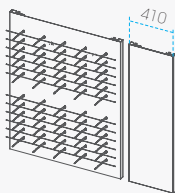

DIMENSIONS:

Advised panel height: 2100mm
Highest presentation: 1950mm
Lowest presentation: 960mm
Vertical grid: 80mm
Horizontal grid: 190mm

VARIATIONS:

PSXS-T.O.-S- (TRANSPARENT) PSXS-W.O.-S- (WHITE)

Security: Non-locked
Capacity: 60 frames (5x12)
Add ons: -
Weight: 22 kg

PSXS-T.O.-S+ (TRANSPARENT) PSXS-W.O.-S+ (WHITE)

Security: Non-locked
Capacity: 60 frames (5x12)
Add ons: Mirror
Weight: 36 kg

PSXS-T.O.+S- (TRANSPARENT) PSXS-W.O.+S- (WHITE)

Security: Non-locked
Capacity: 60 frames (5x12)
Add ons: Storage
Weight: 44 kg

PSXS-T.O.+S+ (TRANSPARENT) PSXS-W.O.+S+ (WHITE)

Security: Non-locked
Capacity: 60 frames (5x12)
Add ons: Mirror & Storage
Weight: 58 kg

COLOURS PANEL

White
Glossy
RAL 9016

White
Glossy
RAL 9016

Oak
Matt

COLOURS STORAGE CABINET