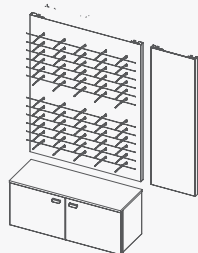

SPECIFICATIONS:

Security: Non-locked
Panel material: Steel
Stilo material: Polycarbonate
soft rubber bridge supports
stainless steel temple supports.
glass mirror, oak wood cabinet

UNIQUE FEATURES:

Dutch design
Plug & Play panels
Accessible presentation
Double injection molded
Stable frame positioning
Hand-finished to perfection

DIMENSIONS:

Advised panel height: 2100mm
Highest presentation: 1950mm
Lowest presentation: 960mm
Vertical grid: 80mm
Horizontal grid: 190mm

VARIATIONS:

PSXS-T.O.-S- (TRANSPARENT) PSXS-W.O.-S- (WHITE)

Security: Non-locked
Capacity: 60 frames (5x12)
Add ons: -
Weight: 22 kg

PSXS-T.O.-S+ (TRANSPARENT) PSXS-W.O.-S+ (WHITE)

Security: Non-locked
Capacity: 60 frames (5x12)
Add ons: Mirror
Weight: 36 kg

PSXS-T.O.+S- (TRANSPARENT) PSXS-W.O.+S- (WHITE)

Security: Non-locked
Capacity: 60 frames (5x12)
Add ons: Storage
Weight: 44 kg

PSXS-T.O.+S+ (TRANSPARENT) PSXS-W.O.+S+ (WHITE)

Security: Non-locked
Capacity: 60 frames (5x12)
Add ons: Mirror & Storage
Weight: 58 kg

COLOURS PANEL

White
Glossy
RAL 9016

White
Glossy
RAL 9016

Oak
Matt

COLOURS STORAGE CABINET